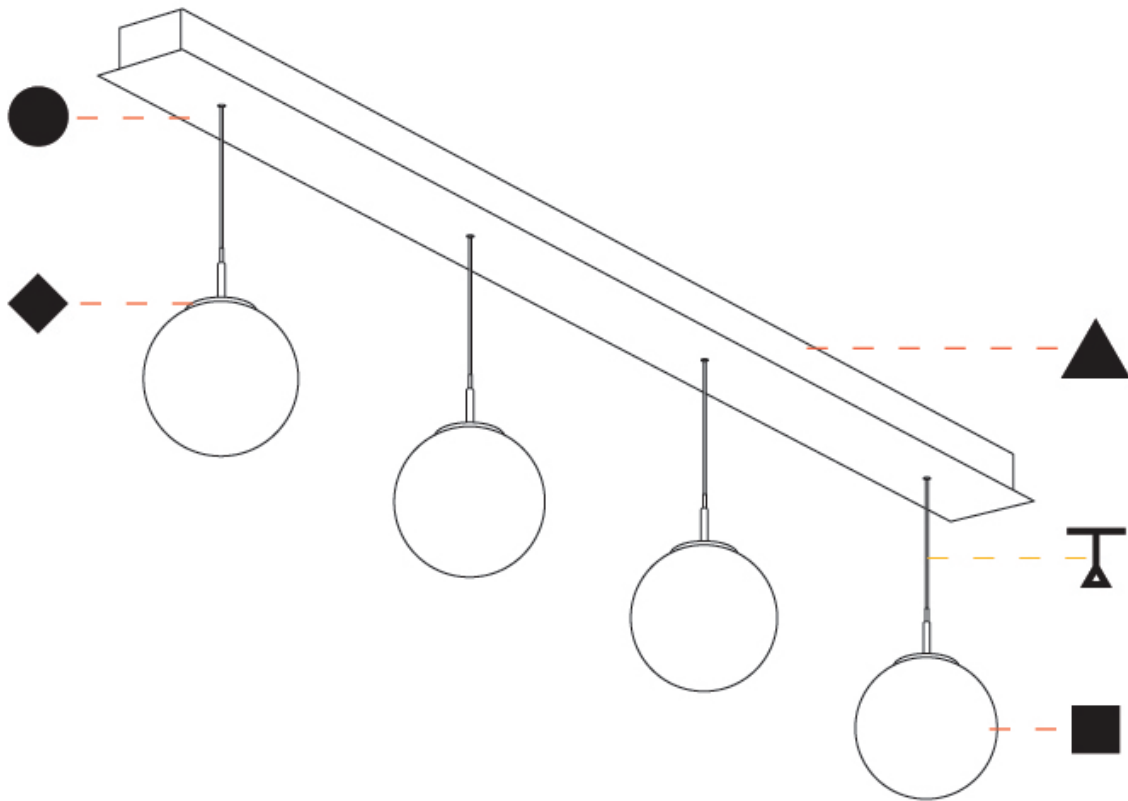

G-MINI CHANNEL HANGOVER SUSPENSION

A300645-

PROJECT	_____
TYPE	_____
SPECIFIER	_____
QUANTITY	_____
DATE	_____